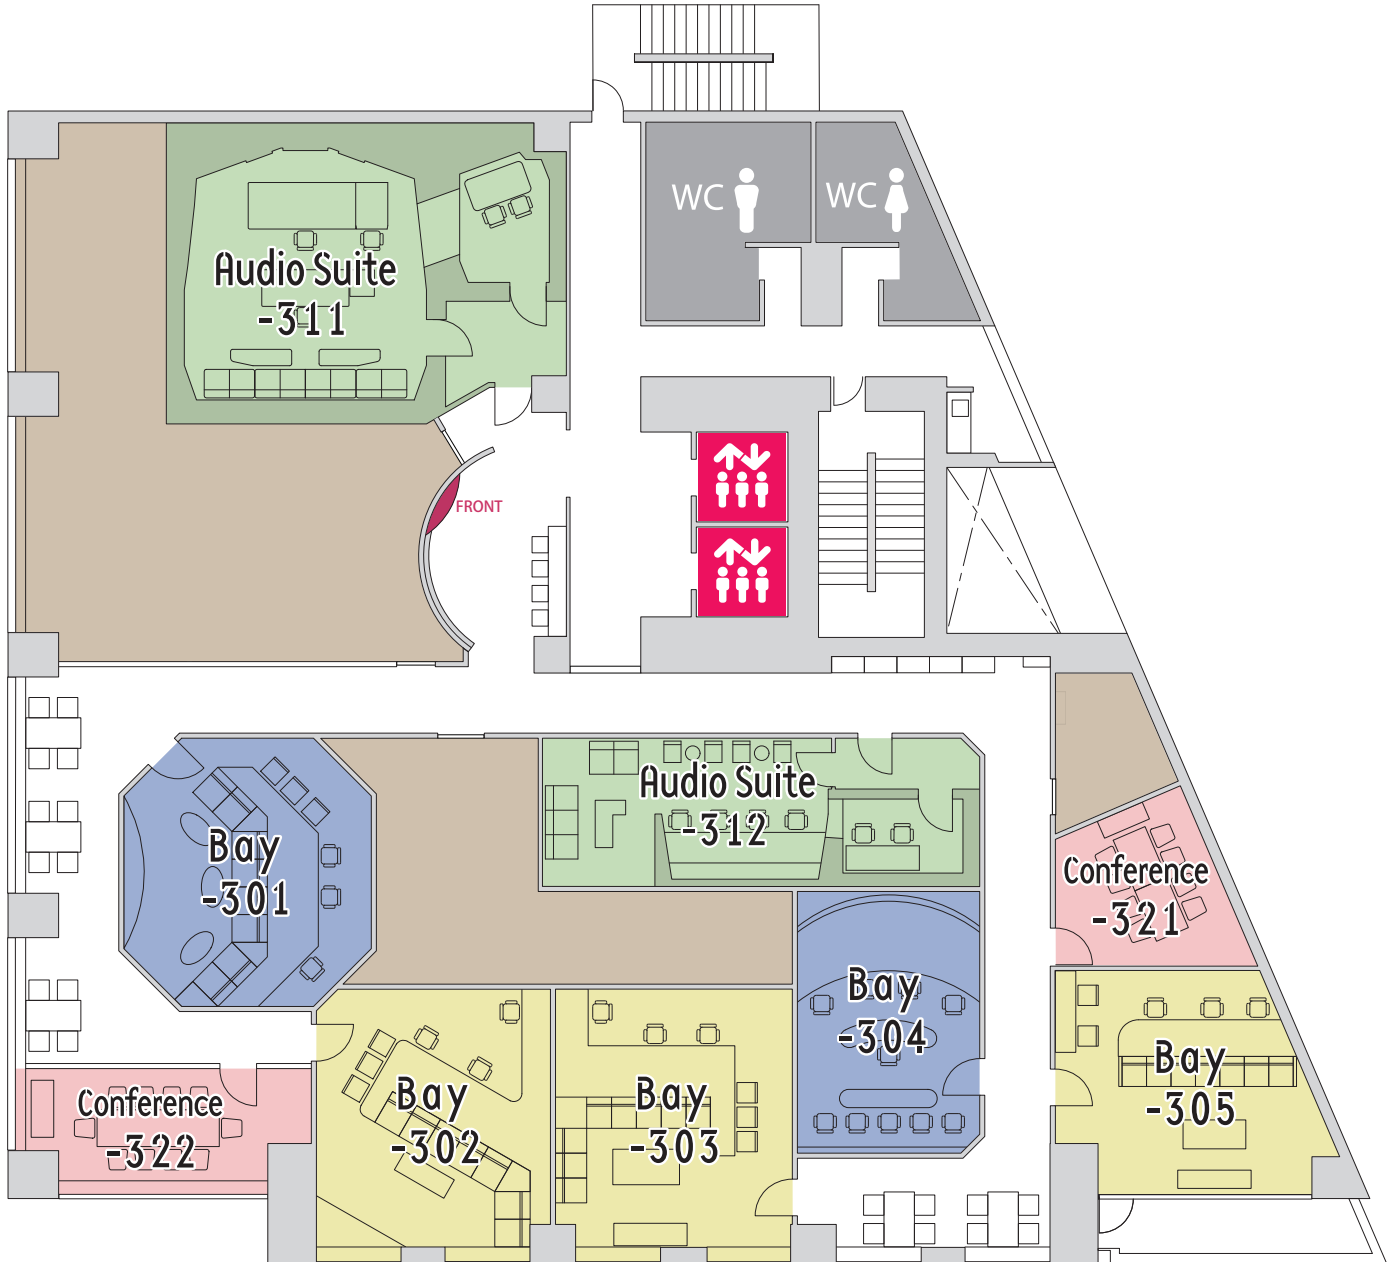

Floor Guide

■ ...ONLINE
■ ...OFFLINE
■ ...GRADING
■ ... MA
■ ... MEETING

□ MTR 3F

- COMPOSITE : Autodesk Flame
- EDIT : Avid Media Composer
  Adobe Premiere
  Adobe AfterEffects
- GRADING : Blackmagic Design DaVinci Resolve
- MA : Steinberg Nuendo
  Avid Protocols
  SSL C200 (AS-311)
  Euphonix System5 Fusion (AS-211)
  SSL AWS Delta916 (P.AS-712)
  YAMAHA NUAGE (P.AS-713)