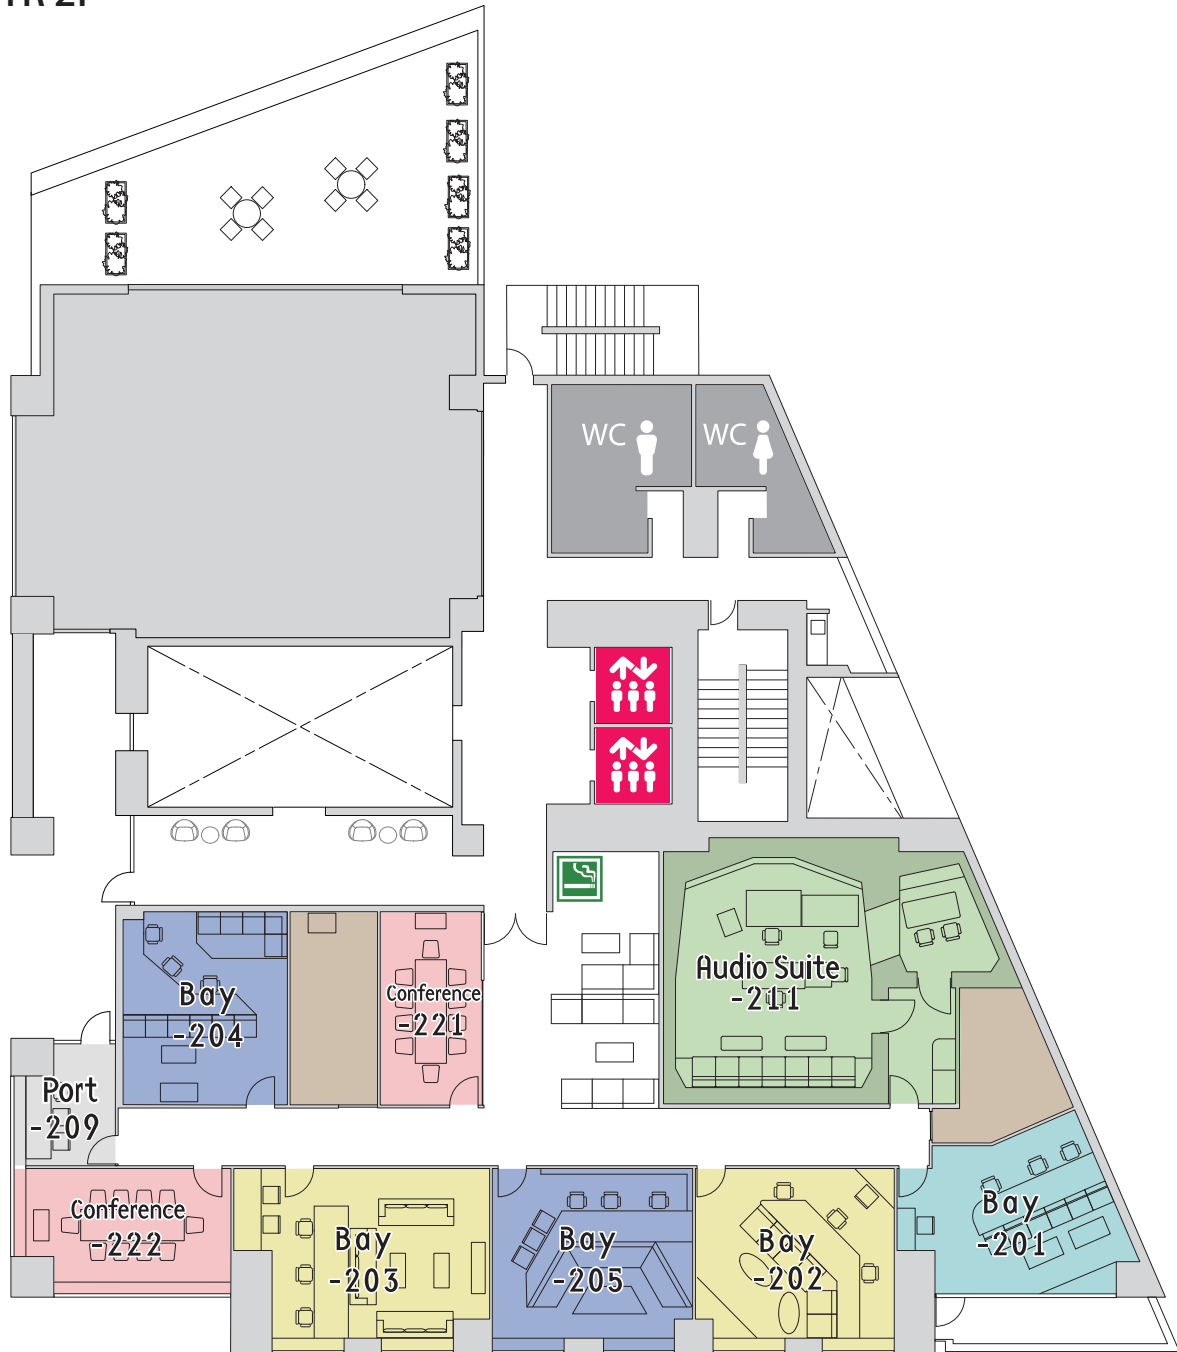

Floor Guide

... ONLINE
 ... OFFLINE
 ... GRADING
 ... MA
 ... MEETING

□ MTR 2F

- COMPOSITE : Autodesk Flame
- EDIT : Avid Media Composer
 Adobe Premiere
 Adobe AfterEffects
- GRADING : Blackmagic Design DaVinci Resolve
- MA : Steinberg Nuendo
 Avid Protocols
 SSL C200 (AS-311)
 Euphonix System5 Fusion (AS-211)
 SSL AWS Delta916 (P.AS-712)
 YAMAHA NUAGE (P.AS-713)