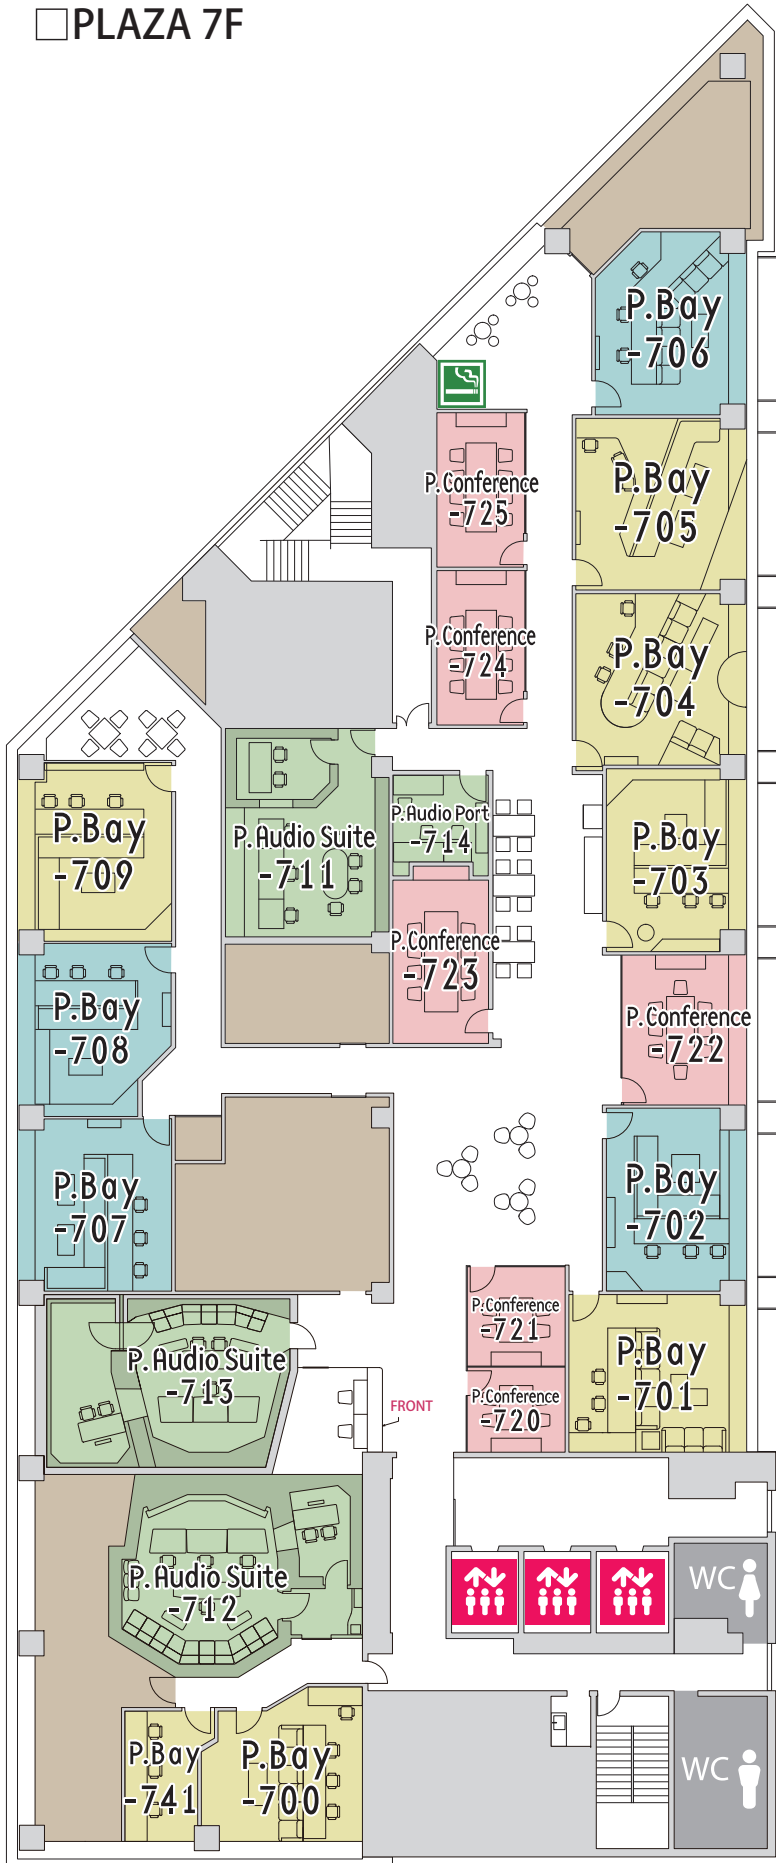

Floor Guide

■ ...ONLINE
■ ...OFFLINE
■ ...GRADING
■ ...MA
■ ...MEETING

PLAZA 7F

- COMPOSITE : Autodesk Flame
- EDIT : Avid Media Composer
  Adobe Premiere
  Adobe AfterEffects
- GRADING : Blackmagic Design DaVinci Resolve
- MA : Steinberg Nuendo
  Avid Protocols
  SSL C200 (AS-311)
  Euphonix System5 Fusion (AS-211)
  SSL AWS Delta916 (P.AS-712)
  YAMAHA NUAGE (P.AS-713)