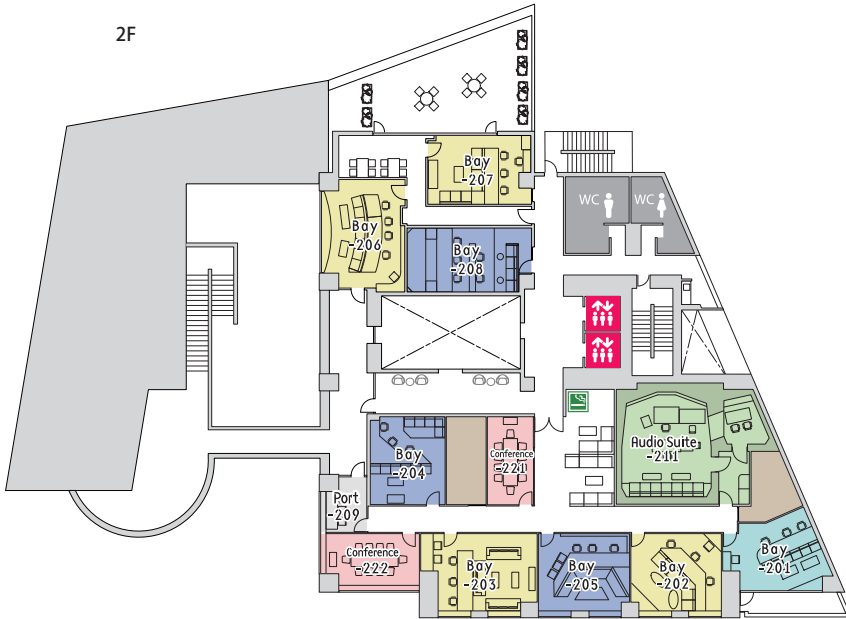

Floor Guide

■ ... ONLINE
 ■ ... OFFLINE
 ■ ... GRADING
 ■ ... MA
 ■ ... MEETING

□ MTR

2F

□ PLAZA

7F

3F

- COMPOSITE : Autodesk Flame
- EDIT : Avid Media Composer
Adobe Premiere
Adobe AfterEffects
- GRADING : Blackmagic Design DaVinci Resolve
- MA : Steinberg Nuendo
Avid Protocols
SSL C200 (AS-311)
Euphonix System5 Fusion (AS-211)
SSL AWS Delta916 (P.AS-712)
YAMAHA NUAGE (P.AS-713)