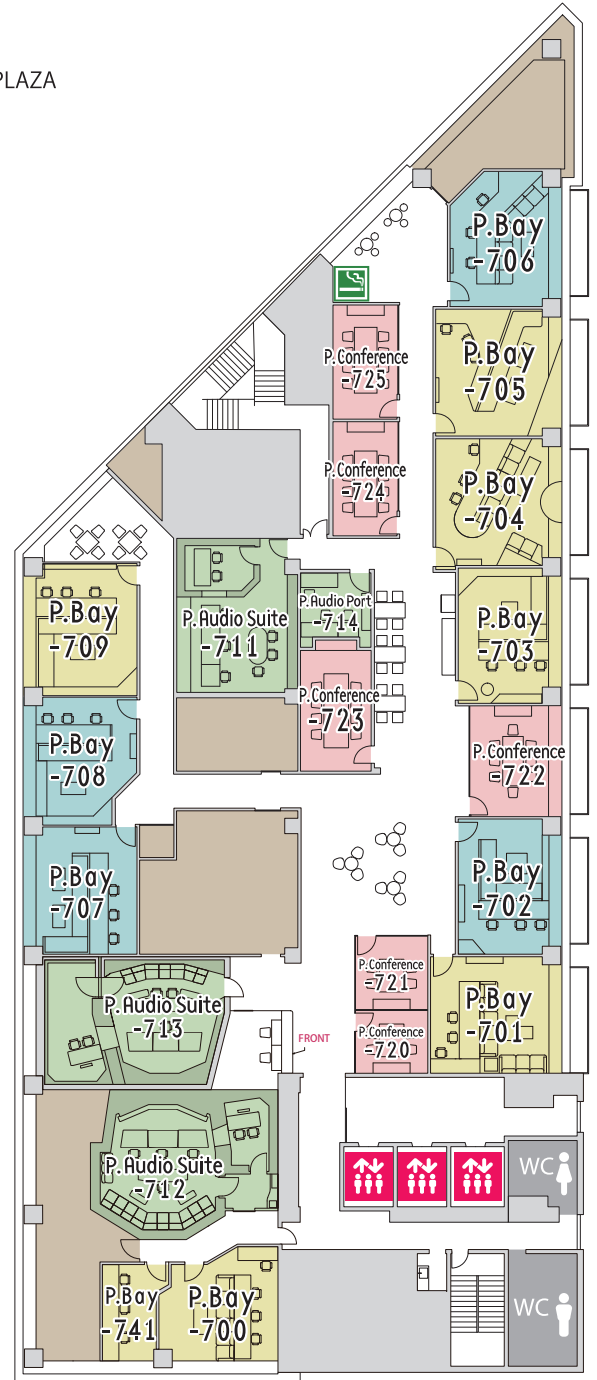

Floor Guide

■ ... ONLINE
 ■ ... OFFLINE
 ■ ... GRADING
 ■ ... MA
 ■ ... MEETING

□ MTR

2F

□ PLAZA

7F

3F

- COMPOSITE : Autodesk Flame
- EDIT : Avid Media Composer
Adobe Premiere
Adobe AfterEffects
- GRADING : Blackmagic Design DaVinci Resolve
- MA : Steinberg Nuendo
Avid Protocols
SSL C200 (AS-311)
Euphonix System5 Fusion (AS-211)
SSL AWS Delta916 (P.AS-712)
YAMAHA NUAGE (P.AS-713)