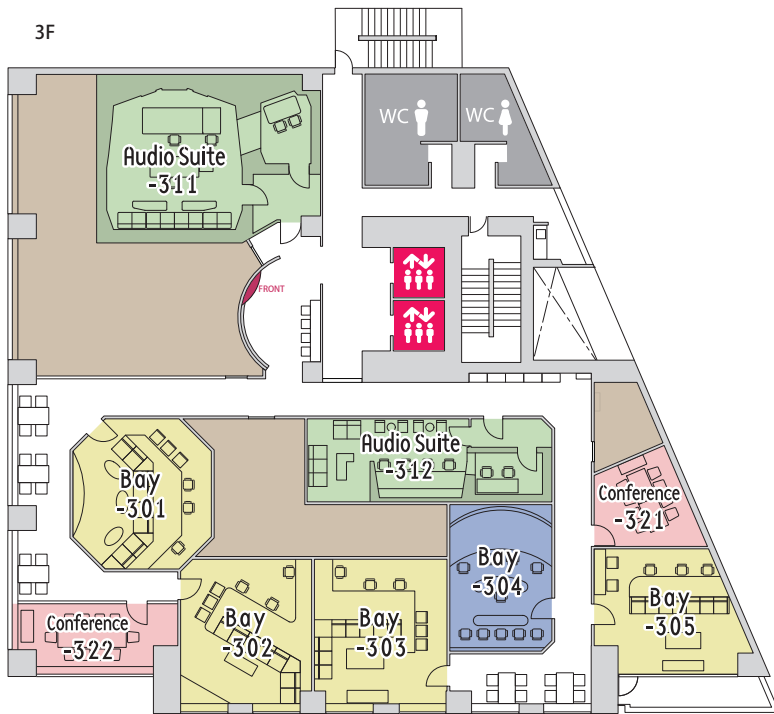

Floor Guide

■ ... ONLINE
 ■ ... OFFLINE
 ■ ... GRADING
 ■ ... MA
 ■ ... MEETING

□ MTR

2F

□ PLAZA

7F

3F

- COMPOSITE : Autodesk Flame
- EDIT : Avid Media Composer
Adobe Premiere
Adobe AfterEffects
- GRADING : Blackmagic Design DaVinci Resolve
- MA : Steinberg Nuendo
Avid Protocols
SSL C200 (AS-311)
Euphonix System5 Fusion (AS-211)
SSL AWS Delta916 (P.AS-712)
YAMAHA NUAGE (P.AS-713)