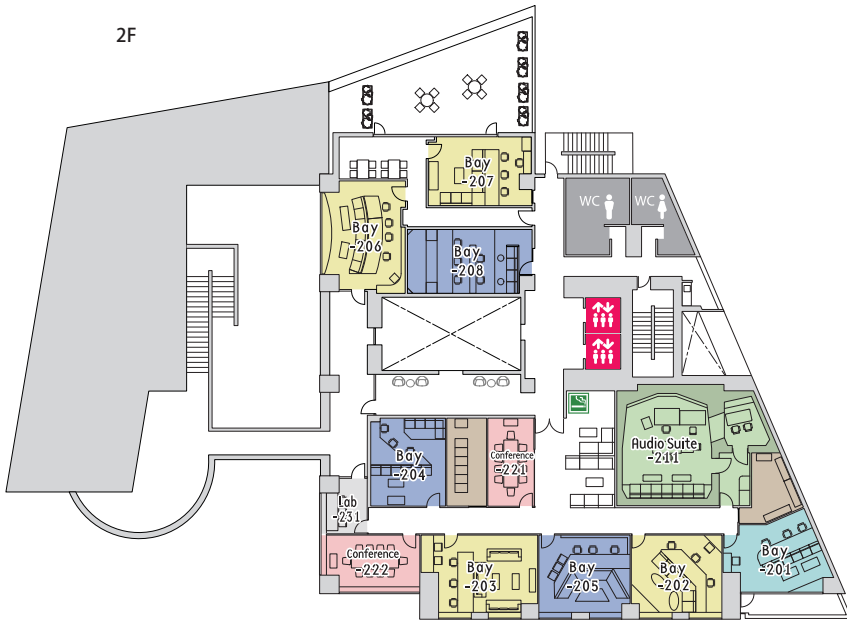

Floor Guide

■ ...ONLINE
 ■ ...OFFLINE
 ■ ...GRADING
 ■ ...MA
 ■ ...MEETING

□ MTR

2F

□ PLAZA

7F

3F

- COMPOSITE : Autodesk Flame
- EDIT : Avid Media Composer
Adobe Premiere
Adobe AfterEffects
- GRADING : Blackmagic Design DaVinci Resolve
- MA : Steinberg Nuendo
Avid Protocols
SSL C200 (AS-311)
Euphonix System5 Fusion (AS-211)
SSL AWS Delta916 (P.AS-712)
YAMAHA NUAGE (P.AS-713)