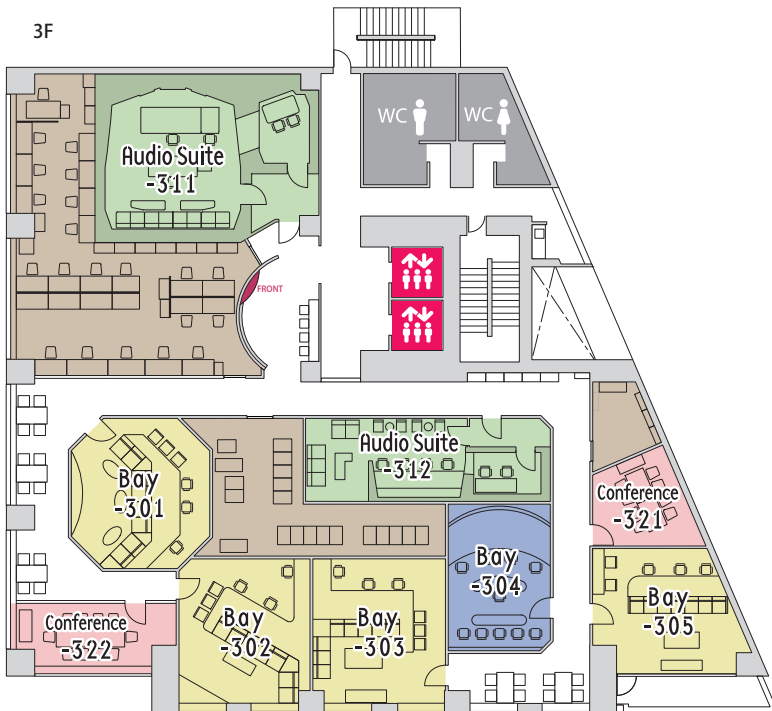

Floor Guide

■ ...ONLINE
 ■ ...OFFLINE
 ■ ...GRADING
 ■ ...MA
 ■ ...MEETING

□ MTR

2F

□ PLAZA

7F

3F

- COMPOSITE : Autodesk Flame
- EDIT : Avid Media Composer
Adobe Premiere
Adobe AfterEffects
- GRADING : Blackmagic Design DaVinci Resolve
- MA : Steinberg Nuendo
Avid Protocols
SSL C200 (AS-311)
Euphonix System5 Fusion (AS-211)
SSL AWS Delta916 (P.AS-712)
YAMAHA NUAGE (P.AS-713)