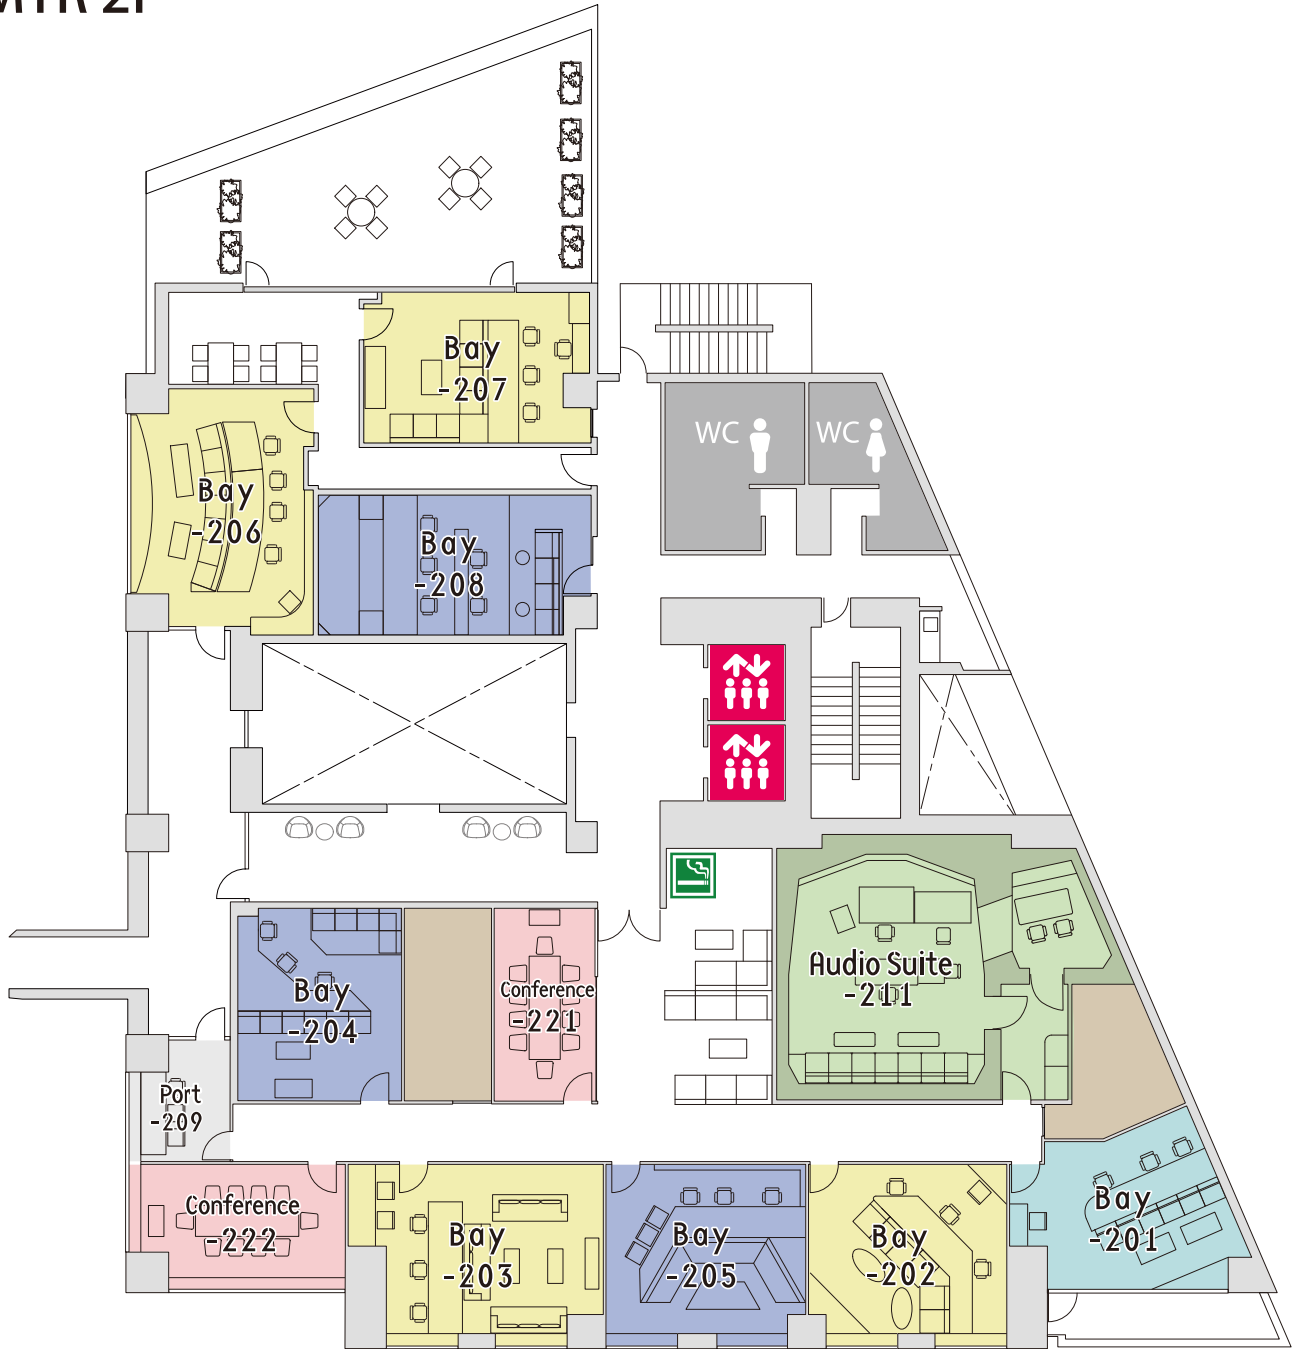

Floor Guide

■ ...ONLINE
■ ...OFFLINE
■ ...GRADING
■ ...MA
■ ...MEETING

□ MTR 2F

- COMPOSITE : Autodesk Flame
- EDIT : Avid Media Composer
  Adobe Premiere
  Adobe AfterEffects
- GRADING : Blackmagic Design DaVinci Resolve
- MA : Steinberg Nuendo
  Avid Protocols
  YAMAHA NUAGE (AS-211)